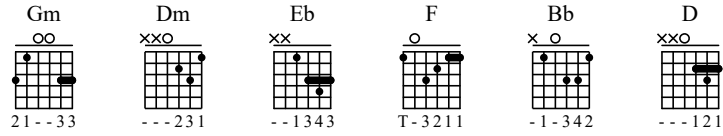

# תתארו לכם

שוכתב עי דוד סידי <https://www.guitarart.co.il/chords>

Words & Music by שלמה ארצי

1

Gm Dm Eb F

Musical notation for measures 1-4 in 4/4 time. The melody is written on a treble clef staff. Chords Gm, Dm, Eb, and F are indicated above the staff. Below the staff is a TAB line with the following fret numbers: 3 0 | 2 0 | 3 1 | 0 3.

5

Gm Dm Eb

Musical notation for measures 5-8 in 4/4 time. The melody is written on a treble clef staff. Chords Gm, Dm, and Eb are indicated above the staff. Below the staff is a TAB line with the following fret numbers: 0 0 2 | 3 3 3 3 3 2 | 2 0 3 | 1 1 1 1.

9

F Gm Dm Eb

Musical notation for measures 9-12 in 4/4 time. The melody is written on a treble clef staff. Chords F, Gm, Dm, and Eb are indicated above the staff. Below the staff is a TAB line with the following fret numbers: 1 3 | 0 2 | 3 3 3 3 | 2 3 | 1 1 1 1.

13

F Gm Dm Eb

Musical notation for measures 13-16 in 4/4 time. The melody is written on a treble clef staff. Chords F, Gm, Dm, and Eb are indicated above the staff. Below the staff is a TAB line with the following fret numbers: 3 0 0 2 | 3 3 3 3 | 2 0 3 | 1 1 1 1.